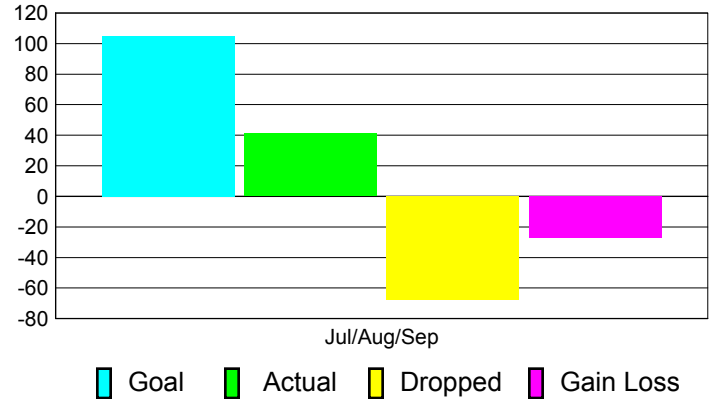

Membership Results 2012-2013

Goal, New, Dropped, Gain/Loss