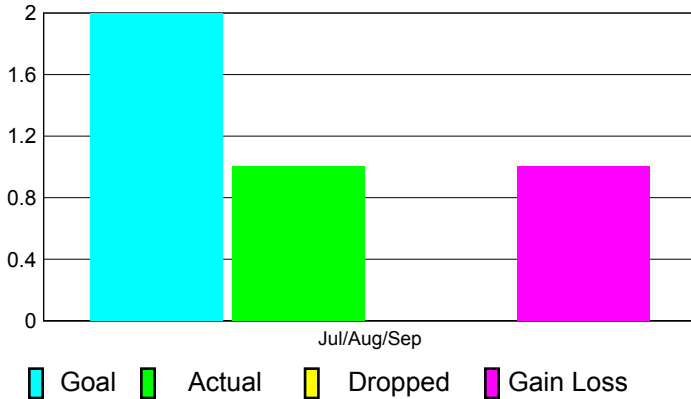

2012-2013 GMT Reports for District (or Undistricted) **District 323A1**

GMT: **KAMLESH JAIN**

Location: **INDIA**

GMT CA: **6**

CLUBS

**Club Results
2012-2013**

**Clubs
2011-2012**

Month	New Club Goal	Actual New Clubs	Actual Dropped Clubs	Gain/Loss of Clubs	Gain/Loss of Clubs
Jul/Aug/Sep	2	1	0	1	0
Totals	2	1	0	1	0

Club Results 2012-2013

Goal, New, Dropped, Gain/Loss

Comparison of Club Gain/Loss

Current Year Compared to the Previous Year

YTD Status Quo Clubs 2012-2013

Status Quo Clubs Compared to Status Quo Members

MEMBERSHIP