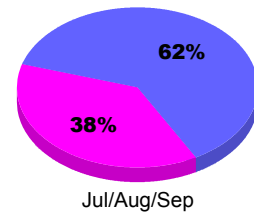

**Membership Results
2012-2013**

**Membership
2011-2012**

Month	Net Memb Goal	Actual New Memb	Actual Dropped Memb	Gain/Loss of Memb	Gain/Loss of Memb
Jul/Aug/Sep	105	41	-68	-27	-13
Totals	105	41	-68	-27	-13

Membership Results 2012-2013

Goal, New, Dropped, Gain/Loss

Comparison of Membership Gain/Loss

Current Year Compared to the Previous Year

Gender Comparison 2012-2013

Male Female